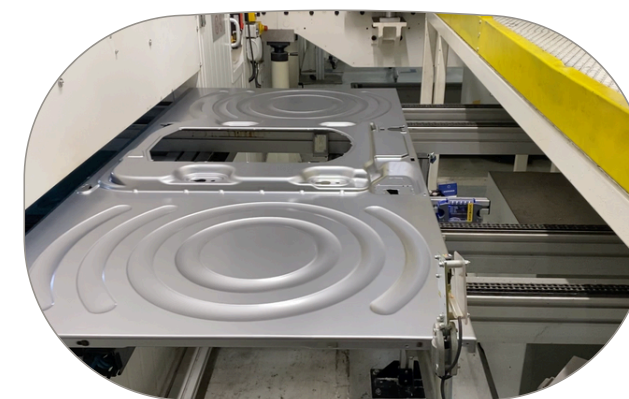

Trusted By Biggest Enterprises

GET IN TOUCH

www.thecosmodot.com

+1 800-532-4610

10685 - B Hazelhurst Dr. #26829 Houston, TX 77043